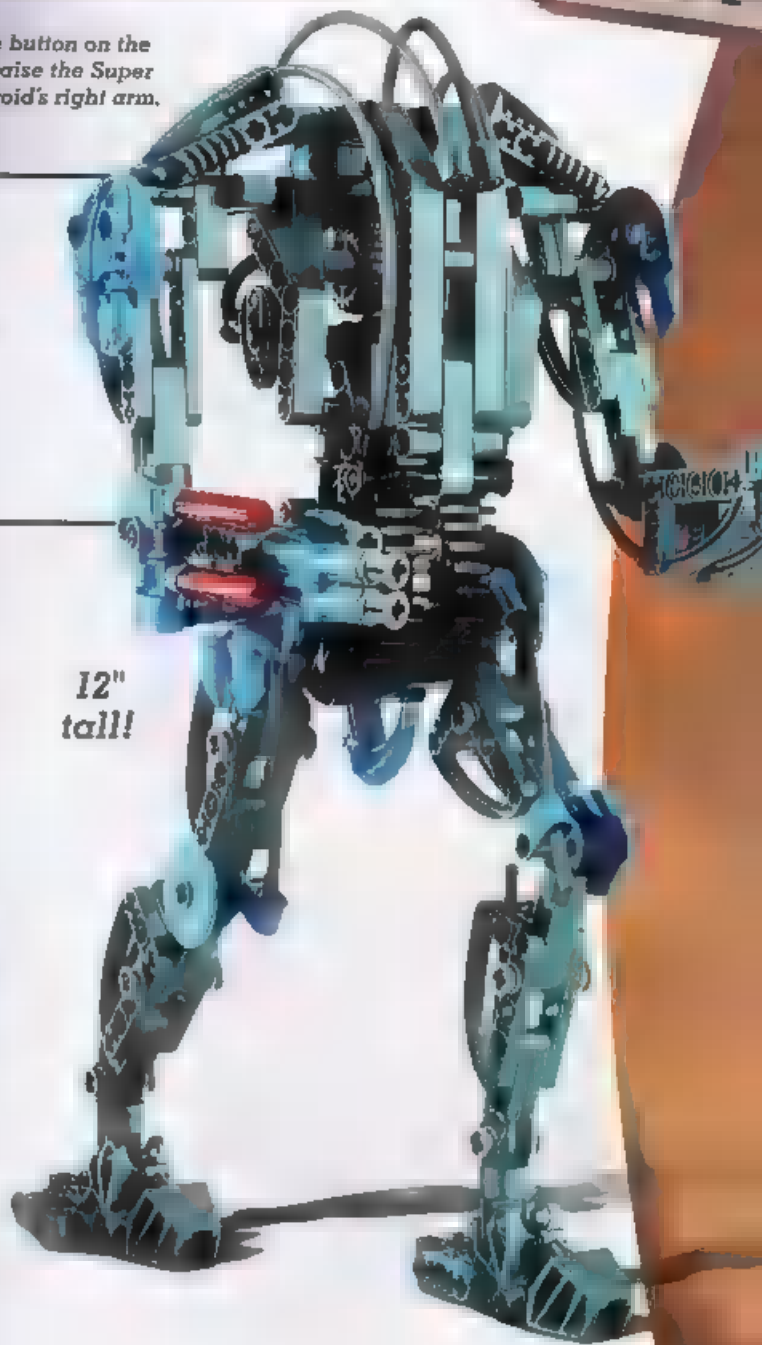

Exciting Star Wars Episode II® Attack of the Clones Adventure!

Press the button on the back to raise the Super Battle Droid's right arm.

A. Beware the Super Battle Droid™!

This new, more advanced battle droid adds plenty of power to the Trade Federation™ army! New joint elements make this model move like nothing you've ever seen before. Arms and legs move and bend, and both arms are equipped with devastating guns. 12" tall. Ages 9+. 381 pieces.

#8012 Super Battle Droid™ $34.99

Click the button on the back to make him bend forward. Then fire his rocket!

12"
tall!

B. Build your own bounty hunter!

This Jango Fett™ is just as fearsome as the one in *Star Wars™: Attack of the Clones*! Bend him forward and he shoots a rocket from his backpack. His arms and head move, and you can adjust his helmet's visor to any position you want. A great addition to your *Star Wars*™ collection!

Over 13" tall. Ages 9+. 429 pieces.

#8011 Jango Fett™ $29.99